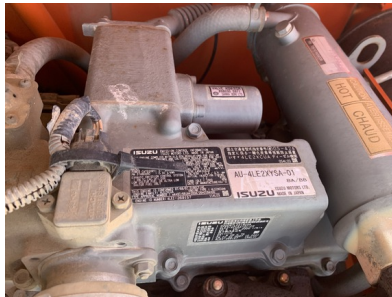

Stock Number: 0U082208

Model: ZX85USB Serial Number: HCM1P700T00082208